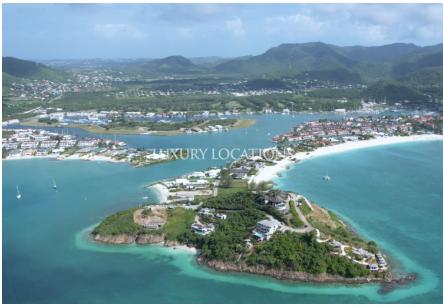

Reeds Point Plot 10

Jolly Harbour, Saint Mary, Jolly Harbour

\$825,000

Ref: PW418

Telephone: +1 268 7645874

Email: info@luxurylocations.com

Portofino Offices, Jolly Harbour, St Mary's, Antigua

LUXURY
LOCATIONS
REAL ESTATE

Gallery

Property Description

Location: Jolly Harbour, Saint Mary

Take a look at the last available plot on the stunning Reeds Point, a private peninsula located on the northern end of Jolly Harbour.

This is a prime piece of building land with infrastructure already in place, positioned between two newly completed luxury villas and just waiting for the construction of your very own dream home.

This 0.39 acre plot boasts both hillside and waterfront views of the islands surrounding Antigua, including Monserrat and St Kitts and Nevis. It is also easily accessible, with convenient access to all the amenities that the secure and private gated community of Jolly Harbour has to offer. Including a popular 18-hole golf course, full selection of water sports, 25m pool, tennis courts, squash court and a fully equipped gym. Community residents also enjoy an excellent selection of shops, bars and restaurants, a comprehensive supermarket, and onsite banking facilities.