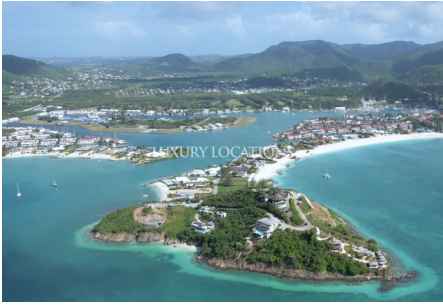

Reeds Point Plot 10

Jolly Harbour, Saint Mary, Jolly Harbour

\$825,000

Ref: PW418

Telephone: +1 268 7645874

Email: info@luxurylocations.com

Portofino Offices, Jolly Harbour, St Mary's, Antigua

LUXURY
LOCATIONS
REAL ESTATE

Gallery

Property Description

Location: Jolly Harbour, Saint Mary

Take a look at the last available plot on the stunning Reeds Point, a private peninsula located on the northern end of Jolly Harbour.

This is a prime piece of building land with infrastructure already in place, positioned between two newly completed luxury villas and just waiting for the construction of your very own dream home.

This 0.39 acre plot boasts both hillside and waterfront views of the islands surrounding Antigua, including Monserrat and St Kitts and Nevis. It is also easily accessible, with convenient access to all the amenities that the secure and private gated community of Jolly Harbour has to offer. Including a popular 18-hole golf course, full selection of water sports, 25m pool, tennis courts, squash court and a fully equipped gym. Community residents also enjoy an excellent selection of shops, bars and restaurants, a comprehensive supermarket, and onsite banking facilities.

Telephone: +1 268 7645874

Email: info@luxurylocations.com

Portofino Offices, Jolly Harbour, St Mary's, Antigua

LUXURY
LOCATIONS
REAL · ESTATE

Additional Info

For Sale	Type: Land	Hillside
Waterfront	Building Plot	Gated Community
Sunset views	Amazing Opportunity	